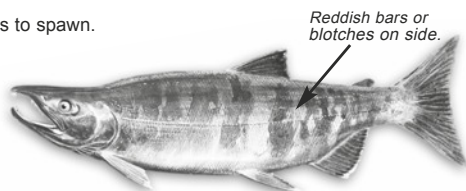

Chum *Oncorhynchus keta*

Mature fish have reddish purple streaks and large pale blotches on a pale background. White on tips of pelvic and anal fins. Greenish tinge on back. No dark spots on caudal fin. Males have large, hooked jaws with large "canine" teeth.

Average size 4.5kg – 6.5kg

Life cycle 3 to 5 years. Spend 2 to 3 summers at sea before returning to their streams of origin to spawn.

Fascinating Fact:

Latest salmon species to spawn.

Class Osteichthyes
"Bony Fishes"
Order Salmoniformes
Family Salmonidae

Spawning

Fisheries and Oceans
Canada

Pêches et Océans
Canada

Canada

Coho *Oncorhynchus kisutch*

Bright silver with metallic-blue back. White gums, black tongue, a few spots on the upper portion of their silver-coloured tails. Wide tail base. Mature coho are reddish on the sides, green on the back and head, often dark on belly.

Average size 1.3kg – 14kg

Life cycle 3 years. Prefer small streams for spawning.

Females are less strongly coloured.

Fascinating Fact: Coho generally spawn in streams.

Class Osteichthyes
"Bony Fishes"
Order Salmoniformes
Family Salmonidae