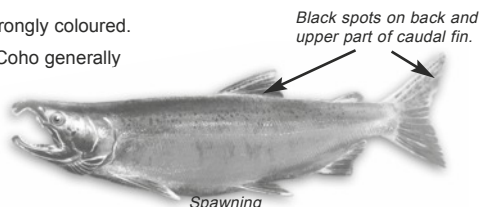

## Chum *Oncorhynchus keta*

Mature fish have reddish purple streaks and large pale blotches on a pale background. White on tips of pelvic and anal fins. Greenish tinge on back. No dark spots on caudal fin. Males have large, hooked jaws with large "canine" teeth.

### Fascinating Fact:

Latest salmon species to spawn.

Class Osteichthyes  
"Bony Fishes"  
Order Salmoniformes  
Family Salmonidae

Spawning

Fisheries and Oceans  
Canada

Pêches et Océans  
Canada

Canada

## Coho *Oncorhynchus kisutch*

Bright silver with metallic-blue back. White gums, black tongue, a few spots on the upper portion of their silver-coloured tails. Wide tail base. Mature coho are reddish on the sides, green on the back and head, often dark on belly.

**Average size** 1.3kg – 14kg

**Life cycle** 3 years. Prefer small streams for spawning.

Females are less strongly coloured.

**Fascinating Fact:** Coho generally spawn in streams.

Class Osteichthyes  
"Bony Fishes"  
Order Salmoniformes  
Family Salmonidae