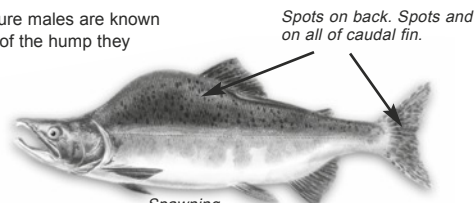

Spawning

Fisheries and Oceans
Canada

Pêches et Océans
Canada

Canada

Chinook *Oncorhynchus tshawytscha*

Lightly spotted blue-green back, black gums and a silver, spotted tail. Mature chinook become very dark in colour, some dark reddish, others almost black.

Average size 1.5kg – 30kg

Life cycle 3 to 7 years. Most return to spawn in their fourth

Fascinating Fact: The largest salmon – record size in BC: 57kg.

Class Osteichthyes
"Bony Fishes"
Order Salmoniformes
Family Salmonidae