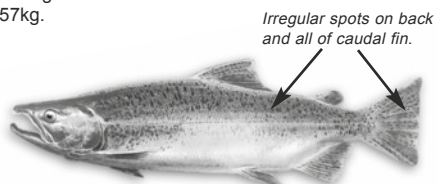

## Chinook *Oncorhynchus tshawytscha*

Lightly spotted blue-green back, black gums and a silver, spotted tail. Mature chinook become very dark in colour, some dark reddish, others almost black.

**Average size** 1.5kg – 30kg

**Life cycle** 3 to 7 years. Most return to spawn in their fourth

**Fascinating Fact:** The largest salmon – record size in BC: 57kg.

Class Osteichthyes  
"Bony Fishes"  
Order Salmoniformes  
Family Salmonidae