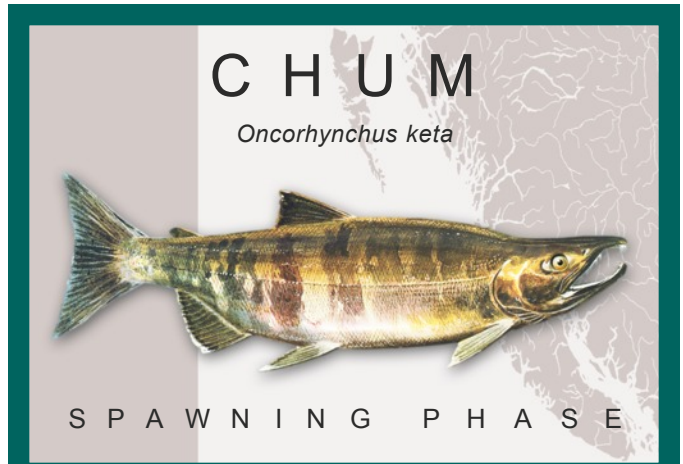

Chum *Oncorhynchus keta*

Mature fish have reddish purple streaks and large pale blotches on a pale background. White on tips of pelvic and anal fins. Greenish tinge on back. No dark spots on caudal fin. Males have large, hooked jaws with large "canine" teeth.

Average size 4.5kg – 6.5kg

Life cycle 3 to 5 years. Spend 2 to 3 summers at sea before returning to their streams of origin to spawn.

Fascinating Fact:

Latest salmon species to spawn.

Class Osteichthyes
"Bony Fishes"
Order Salmoniformes
Family Salmonidae

Spawning

Fisheries and Oceans Canada Pêches et Océans Canada

Canada

Coho *Oncorhynchus kisutch*

Bright silver with metallic-blue back. White gums, black tongue, a few spots on the upper portion of their silver-coloured tails. Wide tail base. Mature coho are reddish on the sides, green on the back and head, often dark on belly.

Average size 1.3kg – 14kg

Life cycle 3 years. Prefer small streams for spawning.

Females are less strongly coloured.

Fascinating Fact: Coho generally spawn in streams.

Class Osteichthyes
"Bony Fishes"
Order Salmoniformes
Family Salmonidae