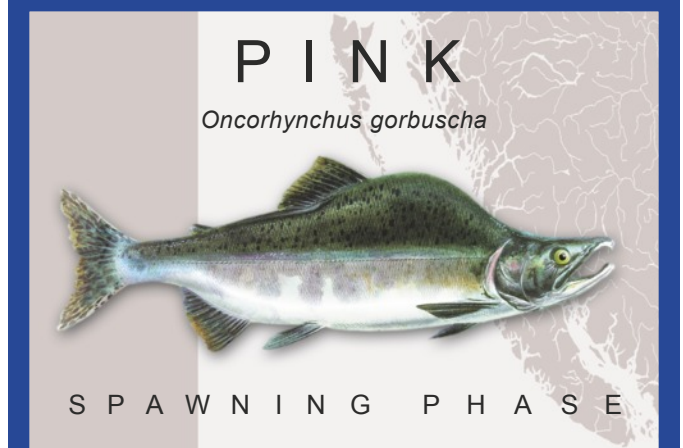

Spawning

Fisheries and Oceans Canada Pêches et Océans Canada

Canada

Pink *Oncorhynchus gorbuscha*

Mature males are yellowish gray on sides, blotched with brown and dark along back. Females are olive green on sides of body with dusky stripes. Both are dirty white below the later line. Tails have large oval spots.

Average size 2.2kg – 5.5kg

Life cycle 2 years. Spawn mainly in coastal rivers and streams.

Fascinating Fact: Mature males are known as "humpies" because of the hump they develop on their backs.

Class Osteichthyes
"Bony Fishes"
Order Salmoniformes
Family Salmonidae

Spawning

Fisheries and Oceans Canada Pêches et Océans Canada

Canada

Chinook *Oncorhynchus tshawytscha*

Lightly spotted blue-green back, black gums and a silver, spotted tail. Mature chinook become very dark in colour, some dark reddish, others almost black.