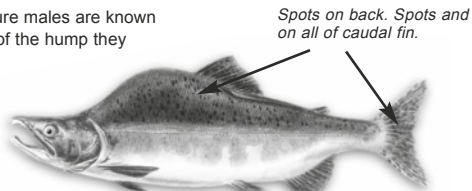

Spawning

Fisheries and Oceans Canada Pêches et Océans Canada

Canada

Coho *Oncorhynchus kisutch*

Bright silver with metallic-blue back. White gums, black tongue, a few spots on the upper portion of their silver-coloured tails. Wide tail base. Mature coho are reddish on the sides, green on the back and head, often dark on belly.

Average size 1.3kg – 14kg

Life cycle 3 years. Prefer small streams for spawning.

Females are less strongly coloured.

Fascinating Fact: Coho generally spawn in streams.

Class Osteichthyes
"Bony Fishes"
Order Salmoniformes
Family Salmonidae

Spawning

Fisheries and Oceans Canada Pêches et Océans Canada

Canada

Pink *Oncorhynchus gorbuscha*

Mature males are yellowish gray on sides, blotched with brown and dark along back. Females are olive green on sides of body with dusky stripes. Both are dirty white below the later line. Tails have large oval spots.

Average size 2.2kg – 5.5kg

Life cycle 2 years. Spawn mainly in coastal rivers and streams.

Fascinating Fact: Mature males are known as "humpies" because of the hump they develop on their backs.

Class Osteichthyes
"Bony Fishes"
Order Salmoniformes
Family Salmonidae