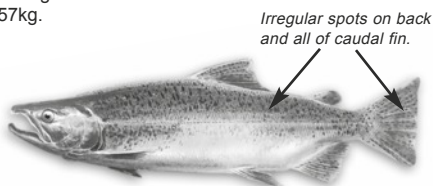

Average size 1.3kg – 14kg

Life cycle 3 years. Prefer small streams for spawning.

Females are less strongly coloured.

Fascinating Fact: Coho generally spawn in streams.

Class Osteichthyes
"Bony Fishes"
Order Salmoniformes
Family Salmonidae

Average size 2.2kg – 5.5kg

Life cycle 2 years. Spawn mainly in coastal rivers and streams.

Fascinating Fact: Mature males are known as "humpies" because of the hump they develop on their backs.

Class Osteichthyes
"Bony Fishes"
Order Salmoniformes
Family Salmonidae

Spawning

Fisheries and Oceans Canada Pêches et Océans Canada

Canada

Chinook *Oncorhynchus tshawytscha*

Lightly spotted blue-green back, black gums and a silver, spotted tail. Mature chinook become very dark in colour, some dark reddish, others almost black.

Average size 1.5kg – 30kg

Life cycle 3 to 7 years. Most return to spawn in their fourth

Fascinating Fact: The largest salmon – record size in BC: 57kg.

Class Osteichthyes
"Bony Fishes"
Order Salmoniformes
Family Salmonidae