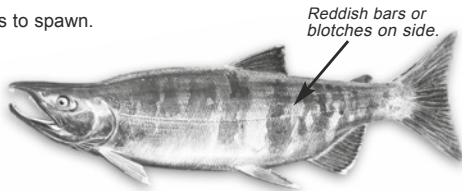

Chum *Oncorhynchus keta*

Mature fish have reddish purple streaks and large pale blotches on a pale background. White on tips of pelvic and anal fins. Greenish tinge on back. No dark spots on caudal fin. Males have large, hooked jaws with large "canine" teeth.

Average size 4.5kg – 6.5kg

Life cycle 3 to 5 years. Spend 2 to 3 summers at sea before returning to their streams of origin to spawn.

Fascinating Fact:

Latest salmon species to spawn.

Class Osteichthyes
"Bony Fishes"
Order Salmoniformes
Family Salmonidae