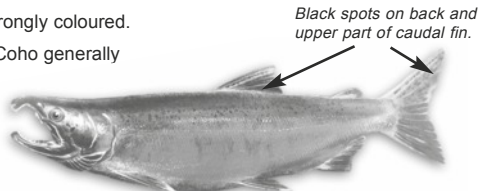

Chum *Oncorhynchus keta*

Mature fish have reddish purple streaks and large pale blotches on a pale background. White on tips of pelvic and anal fins. Greenish tinge on back. No dark spots on caudal fin. Males have large, hooked jaws with large "canine" teeth.

Average size 4.5kg – 6.5kg

Life cycle 3 to 5 years. Spend 2 to 3 summers at sea before returning to their streams of origin to spawn.

Fascinating Fact:

Latest salmon species to spawn.

Class Osteichthyes
"Bony Fishes"
Order Salmoniformes
Family Salmonidae

Spawning

Fisheries and Oceans Canada Pêches et Océans Canada

Canada

Coho *Oncorhynchus kisutch*

Bright silver with metallic-blue back. White gums, black tongue, a few spots on the upper portion of their silver-coloured tails. Wide tail base. Mature coho are reddish on the sides, green on the back and head, often dark on belly.

Average size 1.3kg – 14kg

Life cycle 3 years. Prefer small streams for spawning.

Females are less strongly coloured.

Fascinating Fact: Coho generally spawn in streams.

Class Osteichthyes
"Bony Fishes"
Order Salmoniformes
Family Salmonidae